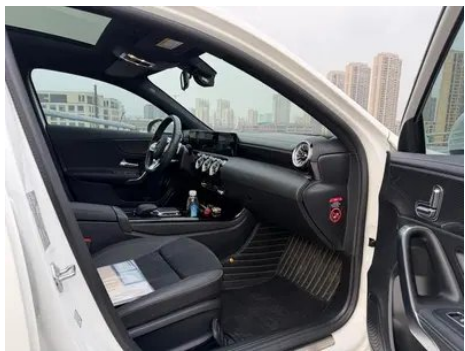

Vehicle Condition

1. Left rocker panel exterior trim, Scratch damage. 2. Right rocker panel exterior trim, Scratch damage.

Configuration Information

Model Information

Model Information (continued)

Model Name	Mercedes-Benz A-Class 2023 A 200 L Fashionable
Launch Date	2023.05