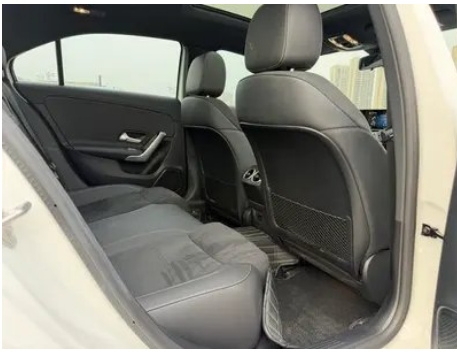

Vehicle Condition

1. Left rocker panel exterior trim, Scratch damage. 2. Right rocker panel exterior trim, Scratch damage.

Configuration Information

Model Information

Model Information (continued)

Model Name	Mercedes-Benz A-Class 2023 A 200 L Fashionable
Launch Date	2023.05