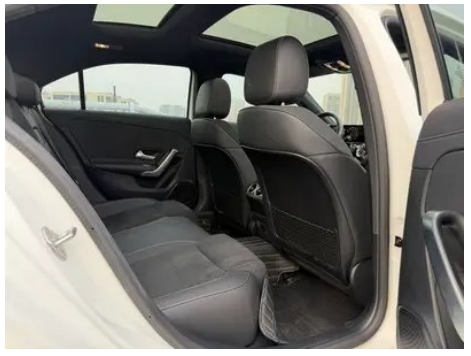

Vehicle Condition

1. Left rocker panel exterior trim, Scratch damage. 2. Right rocker panel exterior trim, Scratch damage.

Configuration Information

Model Information

Model Information (continued)

Model Name	Mercedes-Benz A-Class 2023 A 200 L Fashionable
Launch Date	2023.05