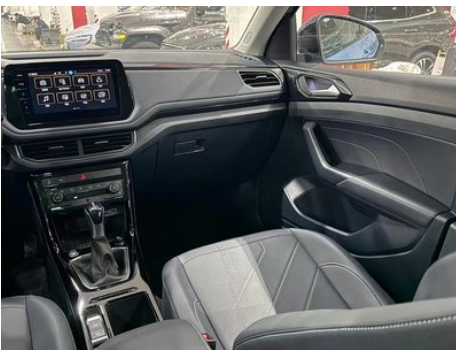

Vehicle Detail Report

Volkswagen Tharu 2025 New talent 300TSI Sharp Edition

Basic Information

Brand	Volkswagen
Mileage	1,000 km
Color	Blue
First Registration	2024-09-01
Transfer Count	0

Vehicle Images

Vehicle Condition

1. Original metal body panels with factory paint.

Configuration Information

Model Information

Model Name	Tuyue 2025 New 300TSI Sharp Edition
-------------------	-------------------------------------

Model Information (continued)