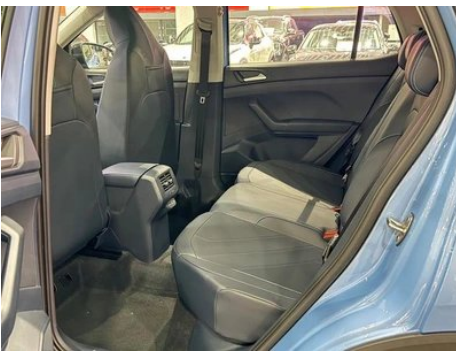

Vehicle Detail Report

Volkswagen Tharu 2025 New talent 300TSI Sharp Edition

Basic Information

Brand	Volkswagen
Mileage	1,000 km
Color	Blue
First Registration	2024-09-01
Transfer Count	0

Vehicle Images

Vehicle Condition

1. Original metal body panels with factory paint.

Configuration Information

Model Information

Model Name	Tuyue 2025 New 300TSI Sharp Edition
-------------------	-------------------------------------

Model Information (continued)