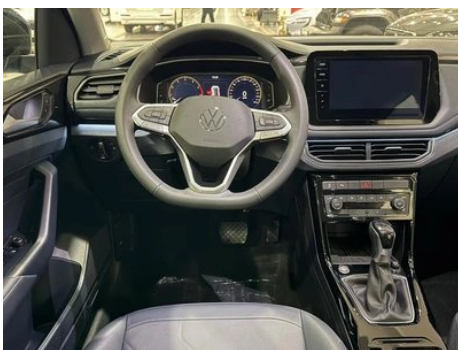

Vehicle Detail Report

Volkswagen Tharu 2025 New talent 300TSI Sharp Edition

Basic Information

Brand	Volkswagen
Mileage	1,000 km
Color	Blue
First Registration	2024-09-01
Transfer Count	0

Vehicle Images

Vehicle Condition

1. Original metal body panels with factory paint.

Configuration Information

Model Information

Model Name	Tuyue 2025 New 300TSI Sharp Edition
-------------------	-------------------------------------

Model Information (continued)