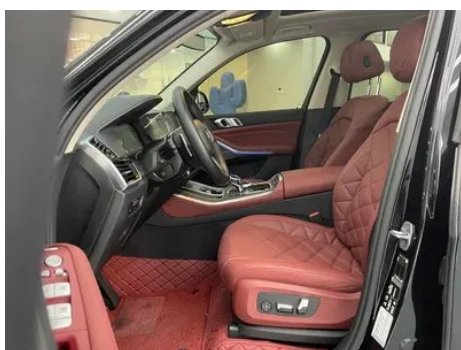

# Vehicle Detail Report

**BMW X5 2022 Restyling xDrive 30Li Premium  
Class M Sports suit**

## Vehicle Images