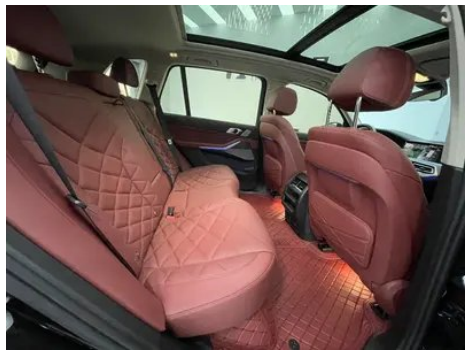

# Vehicle Detail Report

**BMW X5 2022 Restyling xDrive 30Li Premium  
Class M Sports suit**

## Vehicle Images