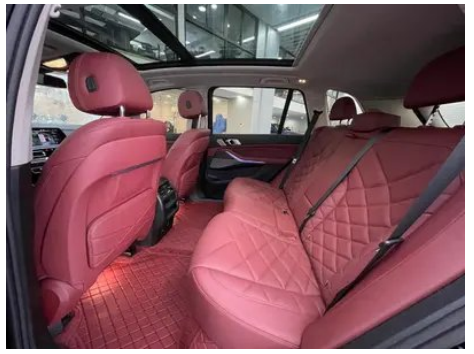

# Vehicle Detail Report

**BMW X5 2022 Restyling xDrive 30Li Premium  
Class M Sports suit**

## Vehicle Images