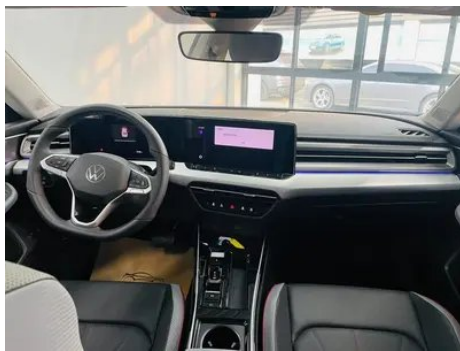

Vehicle Detail Report

Volkswagen Lamando 2025 Lamando L 280TSI
DSG Cool Spicy Edition

Basic Information

Brand	Volkswagen
Mileage	9,300 km
Color	White
First Registration	2024-10-01
Transfer Count	0

Vehicle Images