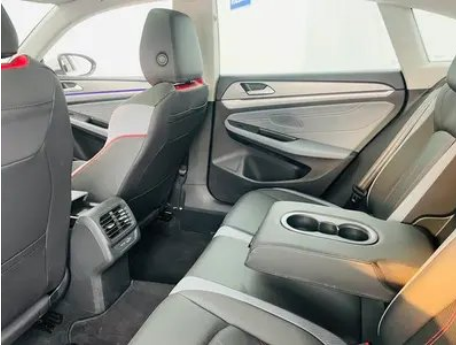

Vehicle Condition

1. Headliner, Soiling. 2. Headliner, Soiling.

Configuration Information

Model Information

Model Name	Lamando 2025 Lavida L 280TSI DSG Cool & Spicy Edition