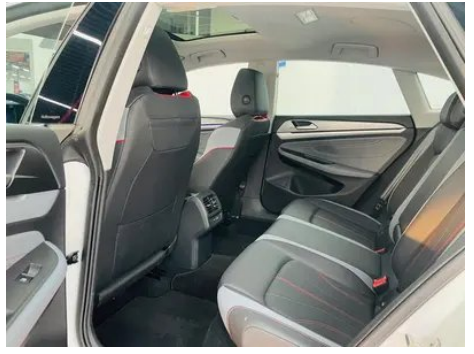

Vehicle Condition

1. Headliner, Soiling. 2. Headliner, Soiling.

Configuration Information

Model Information

Model Name	Lamando 2025 Lavida L 280TSI DSG Cool & Spicy Edition