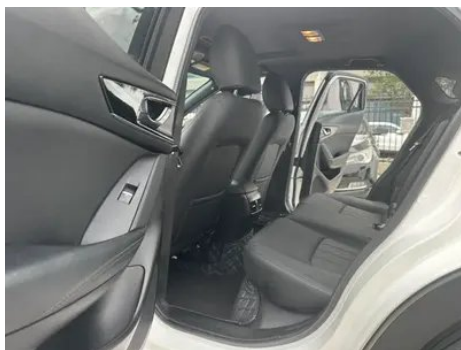

Vehicle Detail Report

Mazda CX-4 2021 2.0L Two-wheel-drive Blue Sky Youth Edition

Basic Information

Brand	Mazda
Mileage	34,000 km
Color	White
First Registration	2021-08-01
Transfer Count	0

Vehicle Images