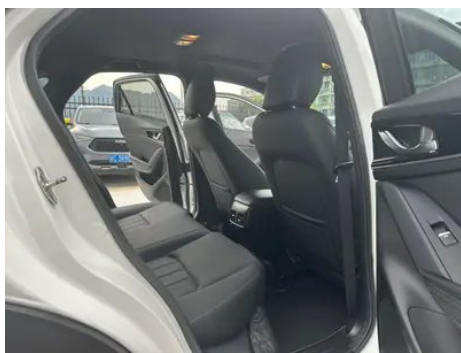

Vehicle Detail Report

Mazda CX-4 2021 2.0L Two-wheel-drive Blue Sky Youth Edition

Basic Information

Brand	Mazda
Mileage	34,000 km
Color	White
First Registration	2021-08-01
Transfer Count	0

Vehicle Images