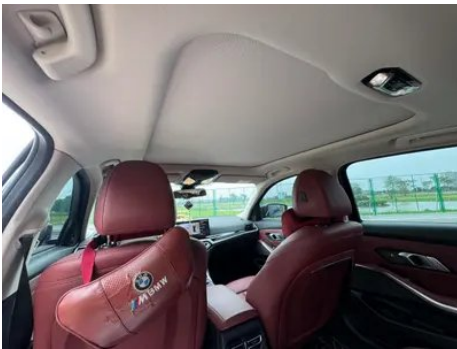

Vehicle Detail Report

BMW 3 Series 2023 325Li M Sports Night Suit

Basic Information

Brand	BMW
Mileage	57,000 km
Color	Black
First Registration	2023-12-01
Transfer Count	0

Vehicle Images

Vehicle Condition

1. Original metal body panels with factory paint.