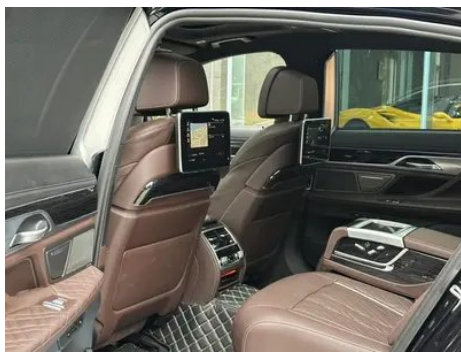

Vehicle Detail Report

BMW 7 Series 2022 740Li Premium Class M Sports suit

Basic Information

Brand	BMW
Mileage	40,000 km
Color	Black
First Registration	2022-10-01
Transfer Count	0

Vehicle Images

Vehicle Condition