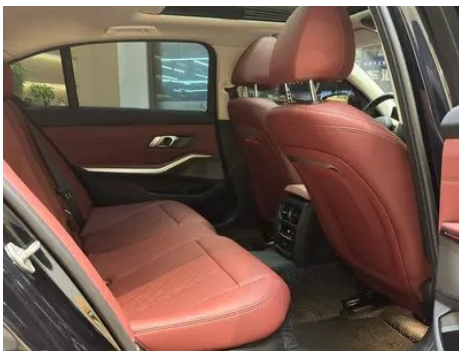

Vehicle Detail Report

BMW 3 Series 2025 325Li M Sports suit

Basic Information

Brand	BMW
Mileage	15,000 km
Color	Black
First Registration	2025-10-01
Transfer Count	0

Vehicle Images

Vehicle Condition

1. Right rocker panel, Scratch damage. 2. Driver's seat rails and frame, Signs of removal. 3. Front passenger seat rails and frame, Signs of removal.