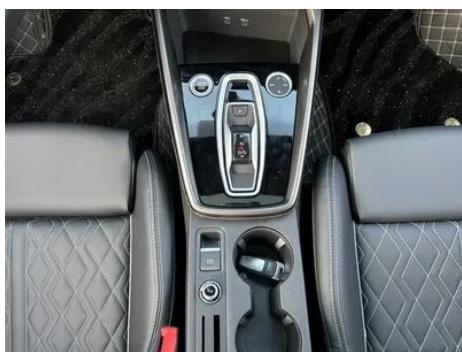

Vehicle Condition

1. Original metal body panels with factory paint.

Configuration Information

Model Information

Model Name	Audi A3 2026 A3L Limousine 35TFSI Flying Privilege
Launch Date	2025.10

Basic parameters

Vehicle Class	compact car
Energy Type	Gasoline
Maximum Power (kW)	118
Maximum Torque (N·m)	250
Transmission	7-speed dry dual clutch
Body Type	Sedan
Engine	1.5T 160 horsepower L4
Dimensions (L×W×H) (mm)	4606*1814*1432
Official 0-100 km/h Acceleration (s)	8.7
Top Speed (km/h)	200
Curb Weight (kg)	1435
Maximum Gross Weight (kg)	1890
WLTP Combined Fuel Consumption (L/100km)	5.92

engine

Engine Model	DYZ
Displacement (mL)	1498
Displacement (L)	1.5
Induction Type	Turbocharging
Cylinder Arrangement	L