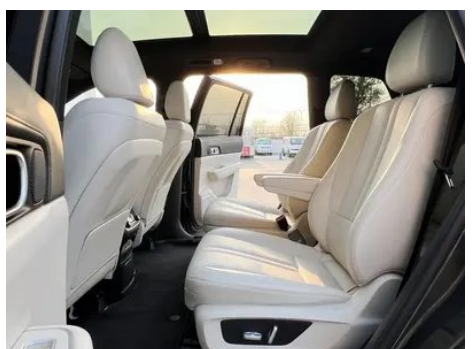

Vehicle Detail Report

Li Auto ONE 2020 extended range 6 Seat plate

Basic Information

Brand	Li Auto
Mileage	70,000 km
Color	Dark gray
First Registration	2020-11-01
Transfer Count	0

Vehicle Images

Vehicle Condition