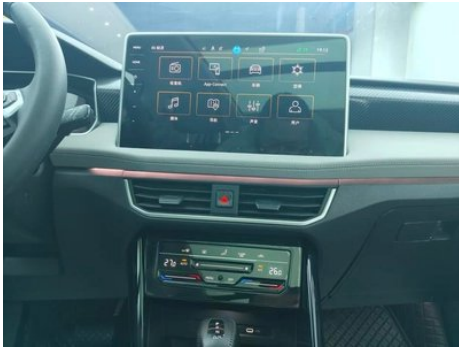

Vehicle Images

Vehicle Condition

1. Original metal body panels with factory paint.

Configuration Information

Model Information

Model Name	Tayron 2024 330TSI Front-Wheel Drive Luxury Plus Advanced Model
Launch Date	2023.10

Intelligent configuration

Connected Car Services	•
OTA Updates	-
4G/5G Network	•4G
Mobile APP remote function	•
Wi-Fi hotspots	•

Driving Control

Driving mode switch	• Sport; • Economy; • Standard/Comfort; • Customization/Personalization
Automatic parking	•
Energy recovery system	•
Engine start-stop technology	•