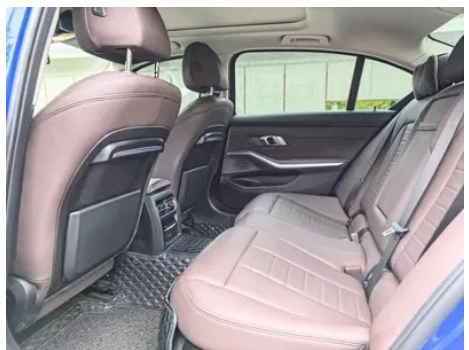

Vehicle Detail Report

BMW 3 Series 2021 325Li M Sports suit

Basic Information

Brand	BMW
Mileage	41,000 km
Color	Blue
First Registration	2021-03-01
Transfer Count	0

Vehicle Images

Vehicle Condition

1. Left rear quarter panel, Paint repair, Body panel repair.