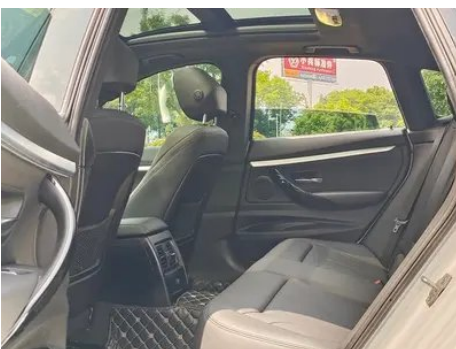

Vehicle Detail Report

BMW 3 Series GT 2019 320i M Sports suit

Basic Information

Brand	BMW
Mileage	58,000 km
Color	White
First Registration	2019-07-01
Transfer Count	0

Vehicle Images

Vehicle Condition

1. Original metal body panels with factory paint.