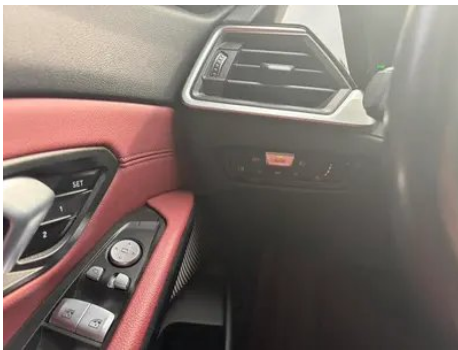

Vehicle Condition

1. Original metal body panels with factory paint.

Configuration Information

Model Information

Model Name	BMW 3 Series 2022 320Li M Sports suit
Launch Date	2021.08

Basic parameters

Vehicle Class	Mid-size car
Energy Type	Gasoline
Maximum Power (kW)	115
Maximum Torque (N·m)	250