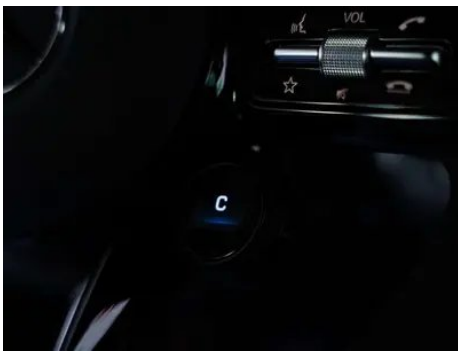

Vehicle Condition

1. Original metal body panels with factory paint.

Configuration Information

Model Information

Model Name	Mercedes-Benz AMG GT 2021 AMG GT Night Special Edition
Launch Date	2021.05

Basic parameters