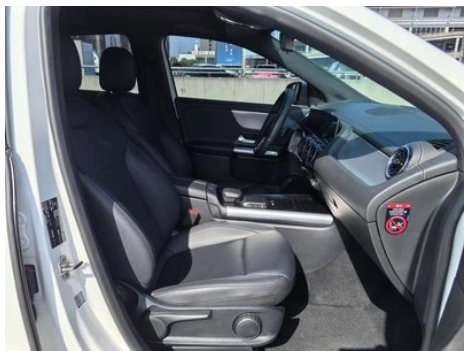

Vehicle Detail Report

Mercedes-Benz GLA 2022 GLA 200

Basic Information

Brand	Mercedes-Benz
Mileage	57,000 km
Color	White
First Registration	2022-10-01
Transfer Count	0

Vehicle Images

Vehicle Condition

1. Original metal body panels with factory paint.