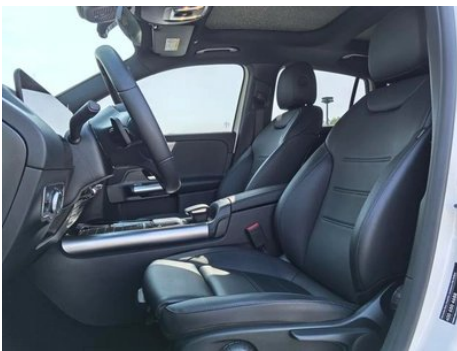

Vehicle Detail Report

Mercedes-Benz GLA 2022 GLA 200

Basic Information

Brand	Mercedes-Benz
Mileage	57,000 km
Color	White
First Registration	2022-10-01
Transfer Count	0

Vehicle Images

Vehicle Condition

1. Original metal body panels with factory paint.