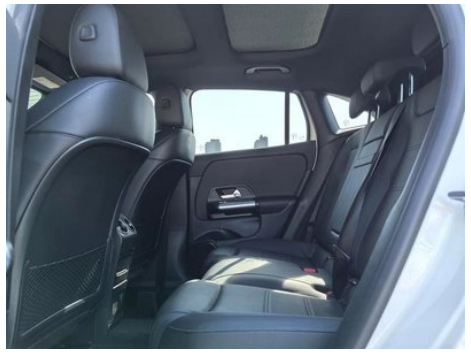

Vehicle Condition

1. Original metal body panels with factory paint.

Configuration Information

Model Information

Model Name	Mercedes Benz GLA 2022 GLA 200
Launch Date	2021.10

Basic parameters

Vehicle Class	Compact SUV
Energy Type	Gasoline
Maximum Power (kW)	120
Maximum Torque (N·m)	250
Transmission	7-speed wet dual-clutch
Body Type	SUV
Engine	1.3T 163 horsepower L4
Dimensions (L×W×H) (mm)	4427*1834*1610
Official 0-100 km/h Acceleration (s)	9
Top Speed (km/h)	207
Curb Weight (kg)	-
Maximum Gross Weight (kg)	-
WLTP Combined Fuel Consumption (L/100km)	6.78

engine