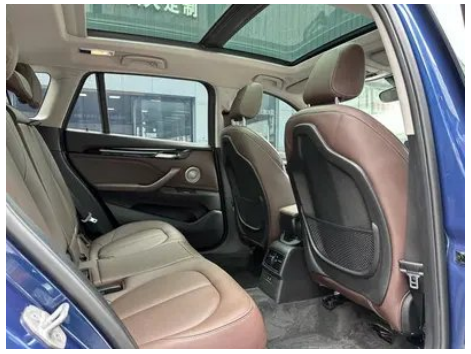

Vehicle Detail Report

BMW X1 2022 sDrive25Li Leading Type

Basic Information

Brand	BMW
Mileage	35,000 km
Color	Blue
First Registration	2023-02-01
Transfer Count	1

Vehicle Images

Vehicle Condition

1. Left rocker panel, Scratch damage.
2. Right rocker panel, Scratch damage.
3. Left rear quarter panel, Scratch.