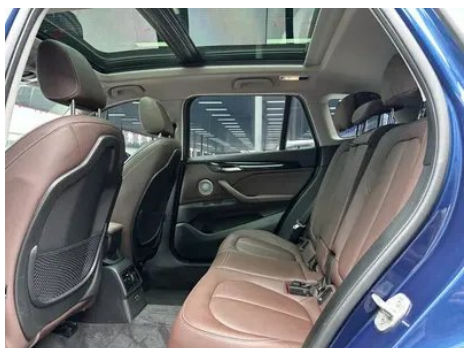

Vehicle Detail Report

BMW X1 2022 sDrive25Li Leading Type

Basic Information

Brand	BMW
Mileage	35,000 km
Color	Blue
First Registration	2023-02-01
Transfer Count	1

Vehicle Images

Vehicle Condition

1. Left rocker panel, Scratch damage.
2. Right rocker panel, Scratch damage.
3. Left rear quarter panel, Scratch.