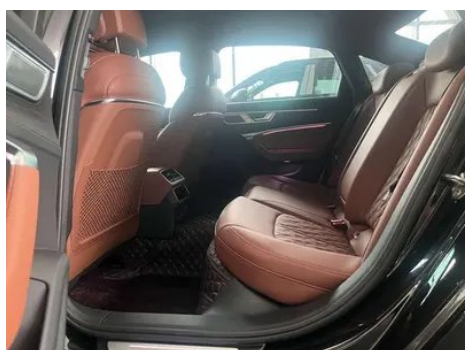

Vehicle Detail Report

Audi A6L 2025 45 TFSI quattro Choose dynamic type

Basic Information

Brand	Audi
Mileage	30,000 km
Color	Black
First Registration	2025-04-01
Transfer Count	1

Vehicle Images