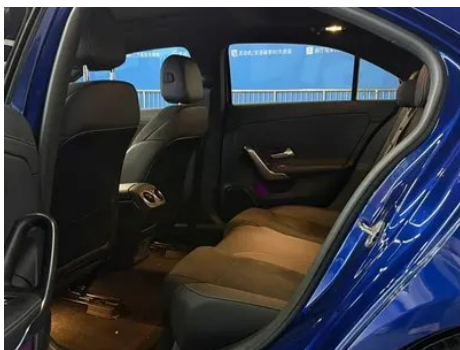

Vehicle Condition

1. Original metal body panels with factory paint.

Configuration Information

Model Information

Model Name	A-Class 2021 A 200 L Sport Sedan Dynamic Model
Launch Date	2021.01

Basic parameters