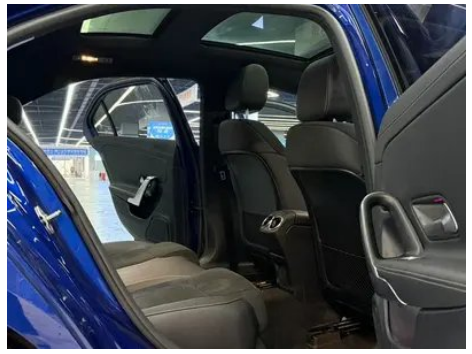

Vehicle Condition

1. Original metal body panels with factory paint.

Configuration Information

Model Information

Model Name	A-Class 2021 A 200 L Sport Sedan Dynamic Model
Launch Date	2021.01

Basic parameters