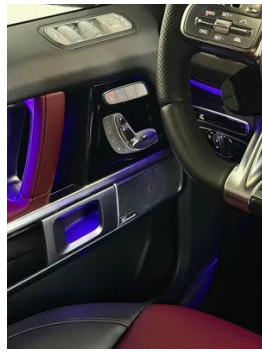

Vehicle Condition

1. Original metal body panels with factory paint.

Configuration Information

Model Information

Model Name	Mercedes-Benz Mercedes-AMG G-Class 2022 AMG G 63
Launch Date	2021.12

Basic parameters

Vehicle Class	Mid-size and large SUVs
Energy Type	Gasoline
Maximum Power (kW)	430
Maximum Torque (N·m)	850