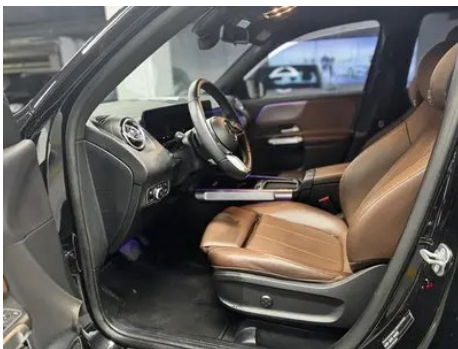

Vehicle Detail Report

Mercedes-Benz GLB 2024 GLB 200 Dynamic

Basic Information

Brand	Mercedes-Benz
Mileage	27,000 km
Color	Black
First Registration	2024-05-01
Transfer Count	1

Vehicle Images

Vehicle Condition

1. Inner side of left B-pillar, Scratch, Dent. 2. Inner side of right B-pillar, Deformation.

Configuration Information

Model Information

Model Information (continued)

Model Name	Mercedes-Benz GLB 2024 GLB 200 Dynamic
Launch Date	2023.08