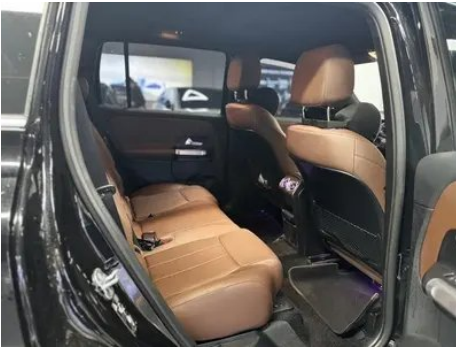

Vehicle Detail Report

Mercedes-Benz GLB 2024 GLB 200 Dynamic

Basic Information

Brand	Mercedes-Benz
Mileage	27,000 km
Color	Black
First Registration	2024-05-01
Transfer Count	1

Vehicle Images

Vehicle Condition

1. Inner side of left B-pillar, Scratch, Dent. 2. Inner side of right B-pillar, Deformation.

Configuration Information

Model Information

Model Information (continued)

Model Name	Mercedes-Benz GLB 2024 GLB 200 Dynamic
Launch Date	2023.08