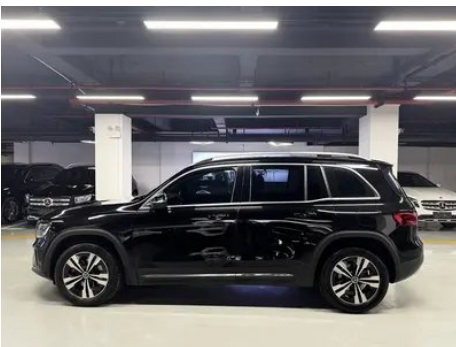

Vehicle Detail Report

Mercedes-Benz GLB 2024 GLB 200 Dynamic

Basic Information

Brand	Mercedes-Benz
Mileage	27,000 km
Color	Black
First Registration	2024-05-01
Transfer Count	1

Vehicle Images

Vehicle Condition

1. Inner side of left B-pillar, Scratch, Dent. 2. Inner side of right B-pillar, Deformation.

Configuration Information

Model Information

Model Information (continued)

Model Name	Mercedes-Benz GLB 2024 GLB 200 Dynamic
Launch Date	2023.08