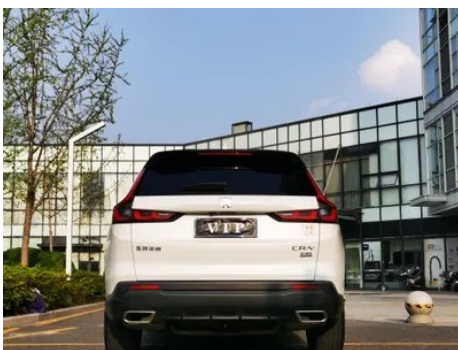

Vehicle Detail Report

Honda CR-V 2023 240TURBO CVT Two-wheel drive Shang 5 Seat plate

Basic Information

Brand	Honda
Mileage	35,000 km
Color	White
First Registration	2023-04-01
Transfer Count	0

Vehicle Images