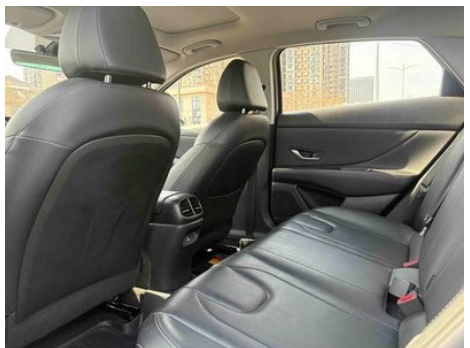

Vehicle Detail Report

Hyundai Elantra 2021 1.5L CVT LUX Premium Edition

Basic Information

Brand	Hyundai
Mileage	90,000 km
Color	Black
First Registration	2022-04-01
Transfer Count	0

Vehicle Images