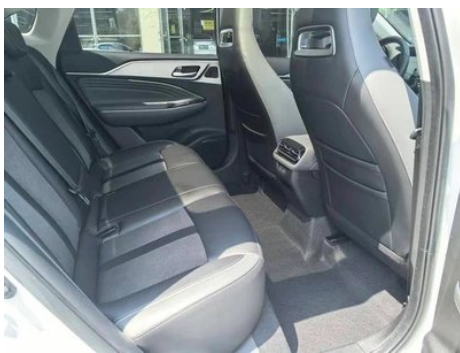

Vehicle Detail Report

Aion S 2022 Plus 80 Technology Section ternary lithium

Basic Information

Brand	AION
Mileage	55,000 km
Color	White
First Registration	2023-04-01
Transfer Count	0

Vehicle Images