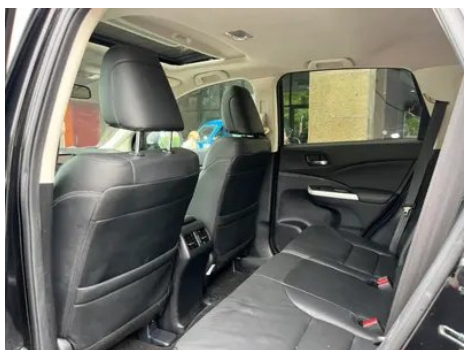

Vehicle Detail Report

Honda CR-V 2015 2.4L Two-wheel drive luxury edition

Basic Information

Brand	Honda
Mileage	119,600 km
Color	Black
First Registration	2015-09-01
Transfer Count	0

Vehicle Images

Vehicle Condition