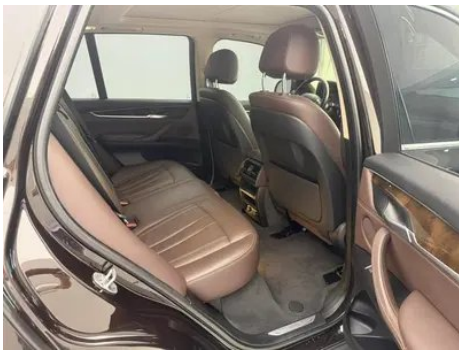

Vehicle Detail Report

BMW X5 2018 xDrive35i Elegant style

Basic Information

Brand	BMW
Mileage	140,000 km
Color	Coffee color
First Registration	2018-05-01
Transfer Count	0

Vehicle Images

Vehicle Condition

1. Left front door, Body panel repair. 2. Left rear door, Paint repair. 3. Right rear door, Paint repair.