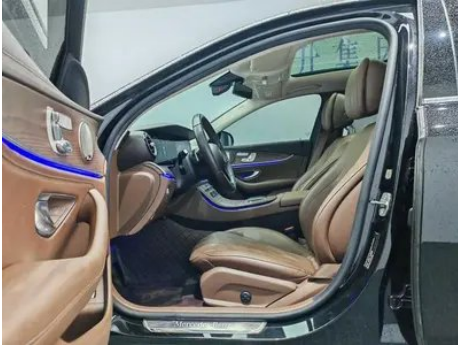

Vehicle Detail Report

Mercedes-Benz E-Class 2022 E 300 L Luxury
type Passenger car

Basic Information

Brand	Mercedes-Benz
Mileage	30,100 km
Color	Black
First Registration	2022-01-01
Transfer Count	0

Vehicle Images

Vehicle Condition

1. Driver's seat rails and frame, Signs of removal. 2. Front passenger seat rails and frame, Signs of removal. 3. Front bumper, Paint repair. 4. Rear bumper, Scratch damage. 5. Left front door, Paint chip, Deformation.