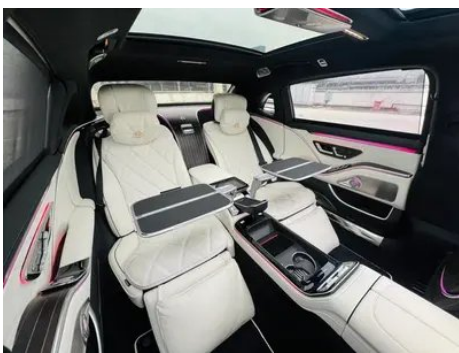

Vehicle Images

Vehicle Condition

1. Original metal body panels with factory paint.

Configuration Information

Model Information

Model Name	Mercedes-Benz Mercedes-Maybach S-Class 2022 S 680 4MATIC Originality Gao Ding First Edition
Launch Date	2022.08