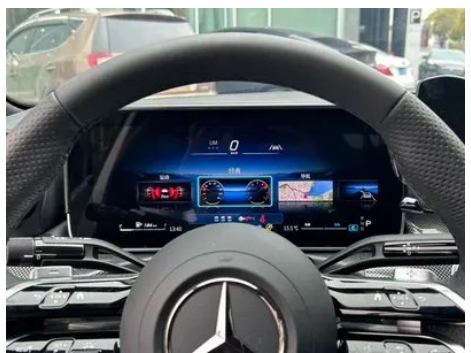

北京奔驰汽车有限公司
乘用车部
Mercedes-Benz
乘用车部
车型名称: 奔驰GLC 300 L
生产日期: 2024-11
排量: 2.0 L
最大功率: 150 kW
最大扭矩: 169 N·m
整车质量: 2260 kg
车架号: LE4ACG85S5079231
中国 制造

Vehicle Condition

1. Driver's seat rails and frame, Signs of removal. 2. Front passenger seat rails and frame, Signs of removal.

Configuration Information

Model Information