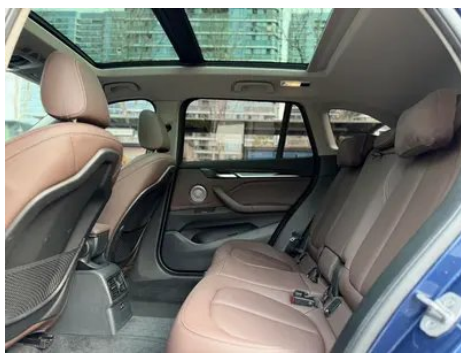

Vehicle Detail Report

BMW X1 2021 Restyling xDrive25Li Premium Class

Basic Information

Brand	BMW
Mileage	70,000 km
Color	Blue
First Registration	2021-10-01
Transfer Count	3

Vehicle Images