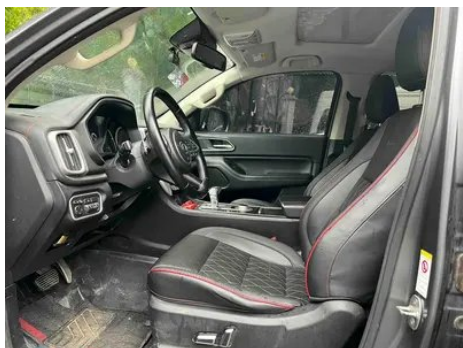

Vehicle Images

Vehicle Condition

1. Original metal body panels with factory paint.

Configuration Information

Model Information

Model Name	Great Wall Cannon 2021 2.0T Off-road version automatic diesel four-wheel drive Everest version GW4D20M
Launch Date	2021.08