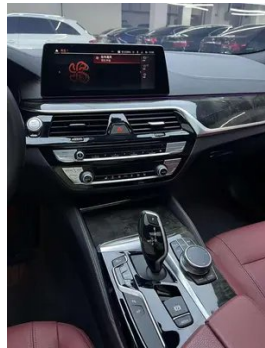

Vehicle Condition

1. Original metal body panels with factory paint.

Configuration Information

Model Information

Model Name	BMW 5 Series 2020 530Li Leading Type M Sports suit
Launch Date	2019.10

Basic parameters

Vehicle Class	Mid-size and large cars
Energy Type	Gasoline
Maximum Power (kW)	185
Maximum Torque (N·m)	350