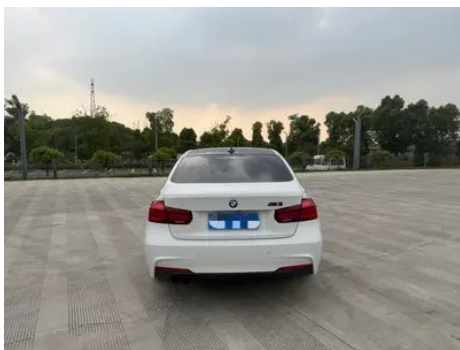

Vehicle Detail Report

BMW 3 Series 2019 320i M Sports Obsidian Night Edition

Basic Information

Brand	BMW
Mileage	87,000 km
Color	White
First Registration	2019-02-01
Transfer Count	1

Vehicle Images

Vehicle Condition