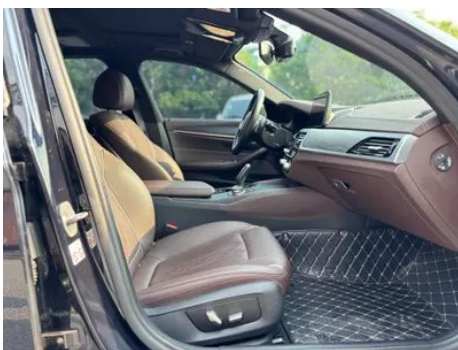

Vehicle Detail Report

BMW 5 Series 2022 Restyling 530Li Leading Type M Sports suit

Basic Information

Brand	BMW
Mileage	115,000 km
Color	Black
First Registration	2022-07-01
Transfer Count	0

Vehicle Images

Vehicle Condition