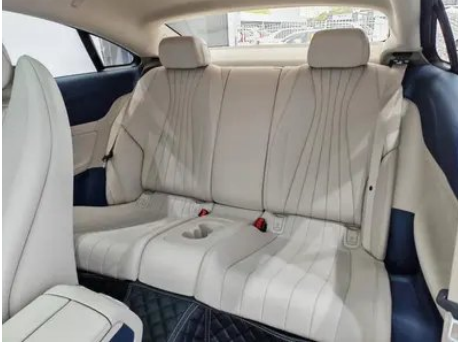

Vehicle Detail Report

Mercedes-Benz E-Class (Imported) 2023 E 260 Coupe

Basic Information

Brand	Mercedes-Benz
Mileage	17,400 km
Color	Green
First Registration	2023-09-01
Transfer Count	0

Vehicle Images

Vehicle Condition