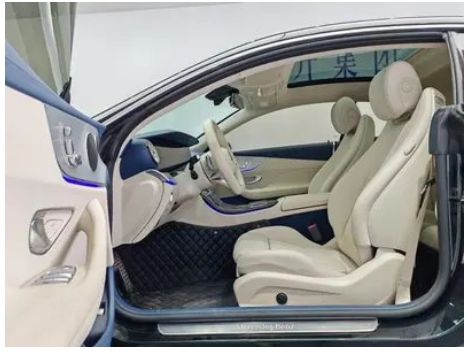

Vehicle Detail Report

Mercedes-Benz E-Class (Imported) 2023 E 260 Coupe

Basic Information

Brand	Mercedes-Benz
Mileage	17,400 km
Color	Green
First Registration	2023-09-01
Transfer Count	0

Vehicle Images

Vehicle Condition