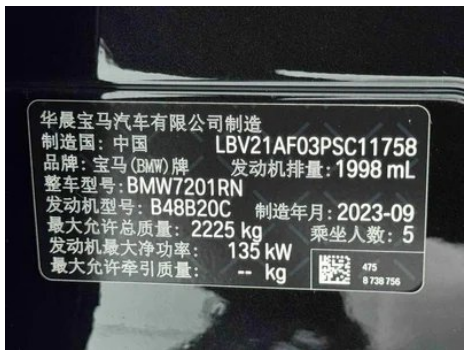

Vehicle Detail Report

BMW 5 Series 2022 Second change 525Li M Sports suit

Basic Information

Brand	BMW
Mileage	57,000 km
Color	Black
First Registration	2024-02-01
Transfer Count	0

Vehicle Images

Vehicle Condition