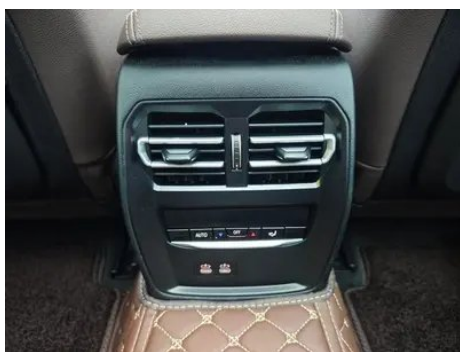

Vehicle Condition

1. Original metal body panels with factory paint.

Configuration Information

Model Information

Model Name	BMW 3 Series 2021 Restyling 320Li M Sports suit
Launch Date	2021.02

Basic parameters

Vehicle Class	Mid-size car
Energy Type	Gasoline
Maximum Power (kW)	115
Maximum Torque (N·m)	250
Transmission	8-gear manual integration
Body Type	Sedan
Engine	2.0T 156 horsepower L4
Dimensions (L×W×H) (mm)	4829*1827*1463
Official 0-100 km/h Acceleration (s)	9.1
Top Speed (km/h)	226
Curb Weight (kg)	1610
Maximum Gross Weight (kg)	2055
NEDC Combined Fuel Consumption (L/100km)	6
WLTP Combined Fuel Consumption (L/100km)	6.8

engine

Engine Model	B48B20C
Displacement (mL)	1998
Displacement (L)	2.0
Induction Type	Turbocharging