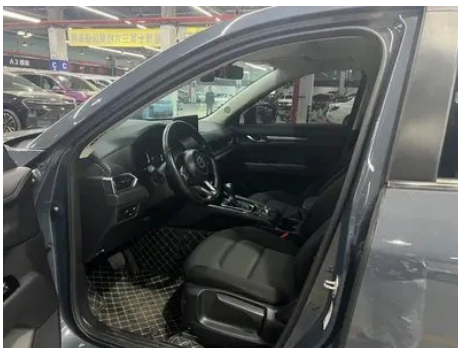

Vehicle Condition

1. Original metal body panels with factory paint.

Configuration Information

Model Information

Model Name	Mazda CX-5 2022 2.0L Automatic two-wheel drive smart type
-------------------	---