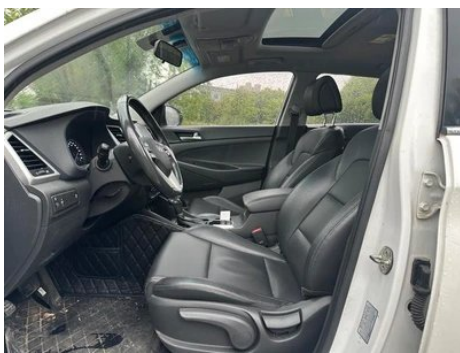

Vehicle Detail Report

Tucson 2015 1.6T Dual-clutch two-drive intelligent

Basic Information

Brand	Hyundai
Mileage	118,000 km
Color	White
First Registration	2017-10-01
Transfer Count	0

Vehicle Images