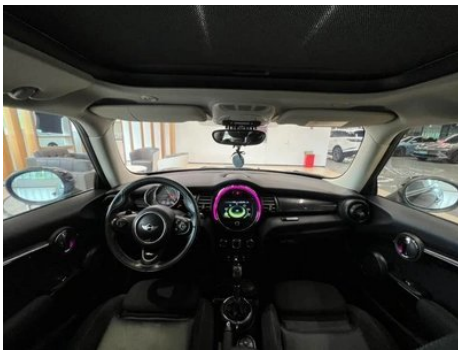

Vehicle Condition

1. Deformation. 2. Right rear fender, Bodywork repair.

Configuration Information

Model Information

Model Name	MINI 2016 2.0T COOPER S
Launch Date	2016.04

Basic parameters

Vehicle Class	Small car
Energy Type	Gasoline
Maximum Power (kW)	141
Maximum Torque (N·m)	280