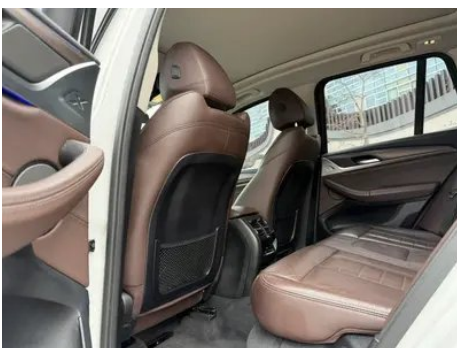

Vehicle Detail Report

BMW X3 2021 xDrive28i M Sports suit

Basic Information

Brand	BMW
Mileage	70,000 km
Color	White
First Registration	2020-10-01
Transfer Count	1

Vehicle Images

Vehicle Condition

1. Left rocker panel, Inner-side deformation, Inner side cracking (not accident-related). 2. Inner side of left A-pillar, Deformation. 3. Driver's seat rails and frame, Signs of removal. 4. Front passenger seat rails and frame, Signs of removal.