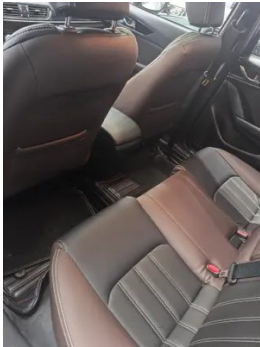

Vehicle Detail Report

Mazda CX-4 2020 2.0L Two-wheel-drive Blue Sky Vital Edition

Basic Information

Brand	Mazda
Mileage	93,000 km
Color	White
First Registration	2020-08-01
Transfer Count	0

Vehicle Images

Vehicle Condition

1. Heavy wear. 2. Hood, Body panel repair. 3. Right front fender, Body panel repair. 4. Right rocker panel exterior trim, Damage. 5. Windshield, Replaced. 6. Right headlight, Replaced.

"●" = Standard equipment