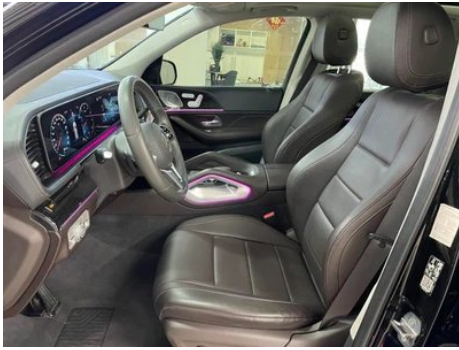

Vehicle Detail Report

Mercedes-Benz GLE (Imported) 2020 GLE 350 4MATIC fashion type

Basic Information

Brand	Mercedes-Benz
Mileage	74,000 km
Color	Black
First Registration	2020-03-01
Transfer Count	0

Vehicle Images