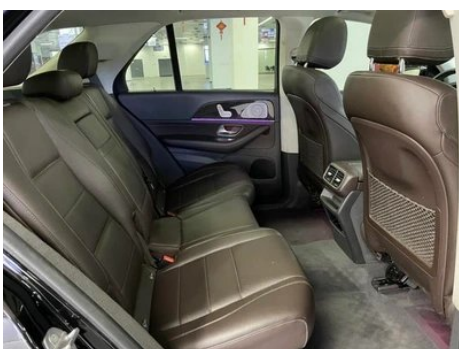

Vehicle Detail Report

Mercedes-Benz GLE (Imported) 2020 GLE 350 4MATIC fashion type

Basic Information

Brand	Mercedes-Benz
Mileage	74,000 km
Color	Black
First Registration	2020-03-01
Transfer Count	0

Vehicle Images