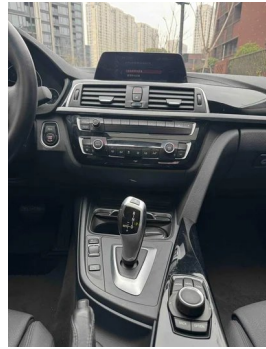

Vehicle Condition

1. Radiator support, Signs of removal.

Configuration Information

Model Information

Model Name	BMW 3 Series 2 2018 318i