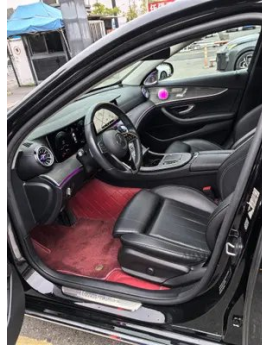

Vehicle Detail Report

Mercedes-Benz E-Class 2022 Restyling E 300 L
Fashionable Passenger car

Basic Information

Brand	Mercedes-Benz
Mileage	80,000 km
Color	Black
First Registration	2022-08-01
Transfer Count	0

Vehicle Images

Vehicle Condition

1. Original metal body panels with factory paint.

Configuration Information

Model Information

Model Name	Mercedes-Benz E-Class 2022 Restyling E 300 L Fashionable
Launch Date	2021.12