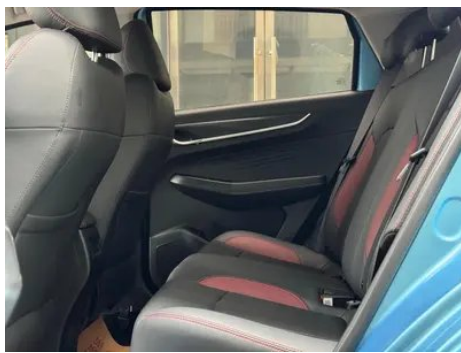

Vehicle Detail Report

Geely Vision X3 2021 PRO 1.5L CVT Premium Trim

Basic Information

Brand	Geely
Mileage	7,000 km
Color	Blue
First Registration	2022-02-01
Transfer Count	0

Vehicle Images