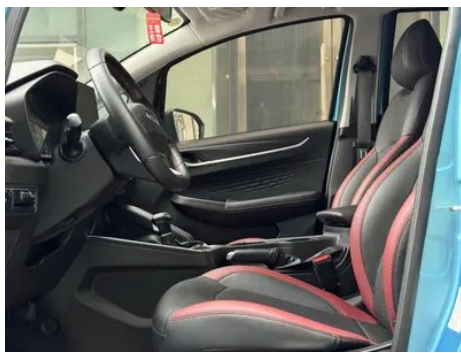

Vehicle Detail Report

Geely Vision X3 2021 PRO 1.5L CVT Premium Trim

Basic Information

Brand	Geely
Mileage	7,000 km
Color	Blue
First Registration	2022-02-01
Transfer Count	0

Vehicle Images