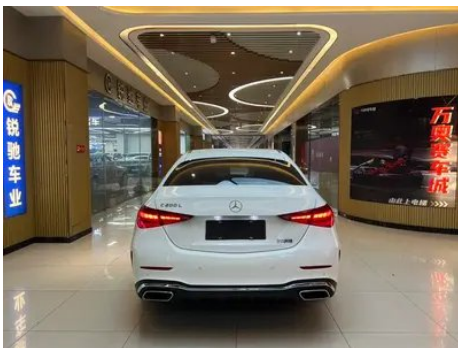

Vehicle Detail Report

Mercedes-Benz C-Class 2022 Restyling C 200 L Sports version

Basic Information

Brand	Mercedes-Benz
Mileage	50,000 km
Color	White
First Registration	2023-08-01
Transfer Count	0

Vehicle Images

Vehicle Condition

1. Driver's seat rails and frame, Signs of removal. 2. Front passenger seat rails and frame, Signs of removal.

Configuration Information

Model Information

Model Name	Mercedes-Benz C-Class 2022 Restyling C 200 L Sports version
Launch Date	2022.02