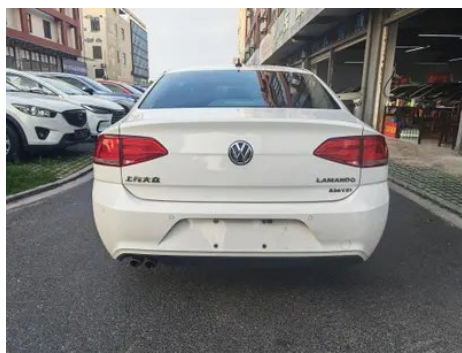

# Vehicle Detail Report

## Volkswagen Lamando 2018 230TSI DSG Fashion Edition

### Vehicle Images

## Vehicle Condition

1. Original metal body panels with factory paint.