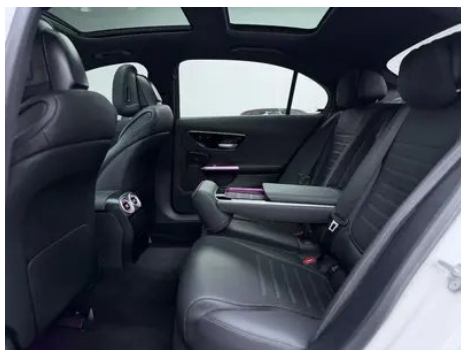

Vehicle Condition

1. Original metal body panels with factory paint.

Configuration Information

Model Information

Model Name	Mercedes-Benz C-Class 2023 Restyling C 260 L Sports version
Launch Date	2023.03

Basic parameters