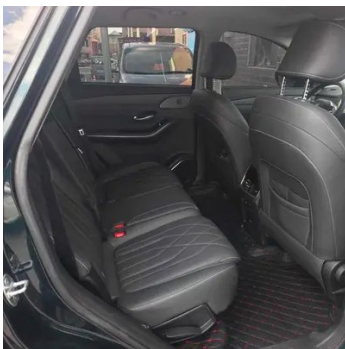

Vehicle Detail Report

Jetour X90 PRO 2024 2.0TD DCT Luxury Edition

Basic Information

Brand	Jetour
Mileage	10,000 km
Color	Green
First Registration	2024-06-01
Transfer Count	0

Vehicle Images