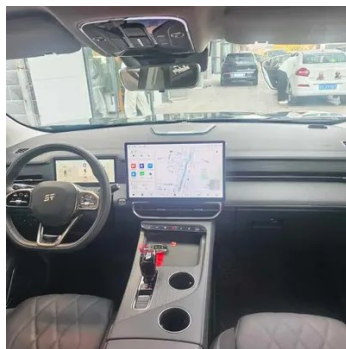

Vehicle Detail Report

Jetour X90 PRO 2024 2.0TD DCT Luxury Edition

Basic Information

Brand	Jetour
Mileage	10,000 km
Color	Green
First Registration	2024-06-01
Transfer Count	0

Vehicle Images